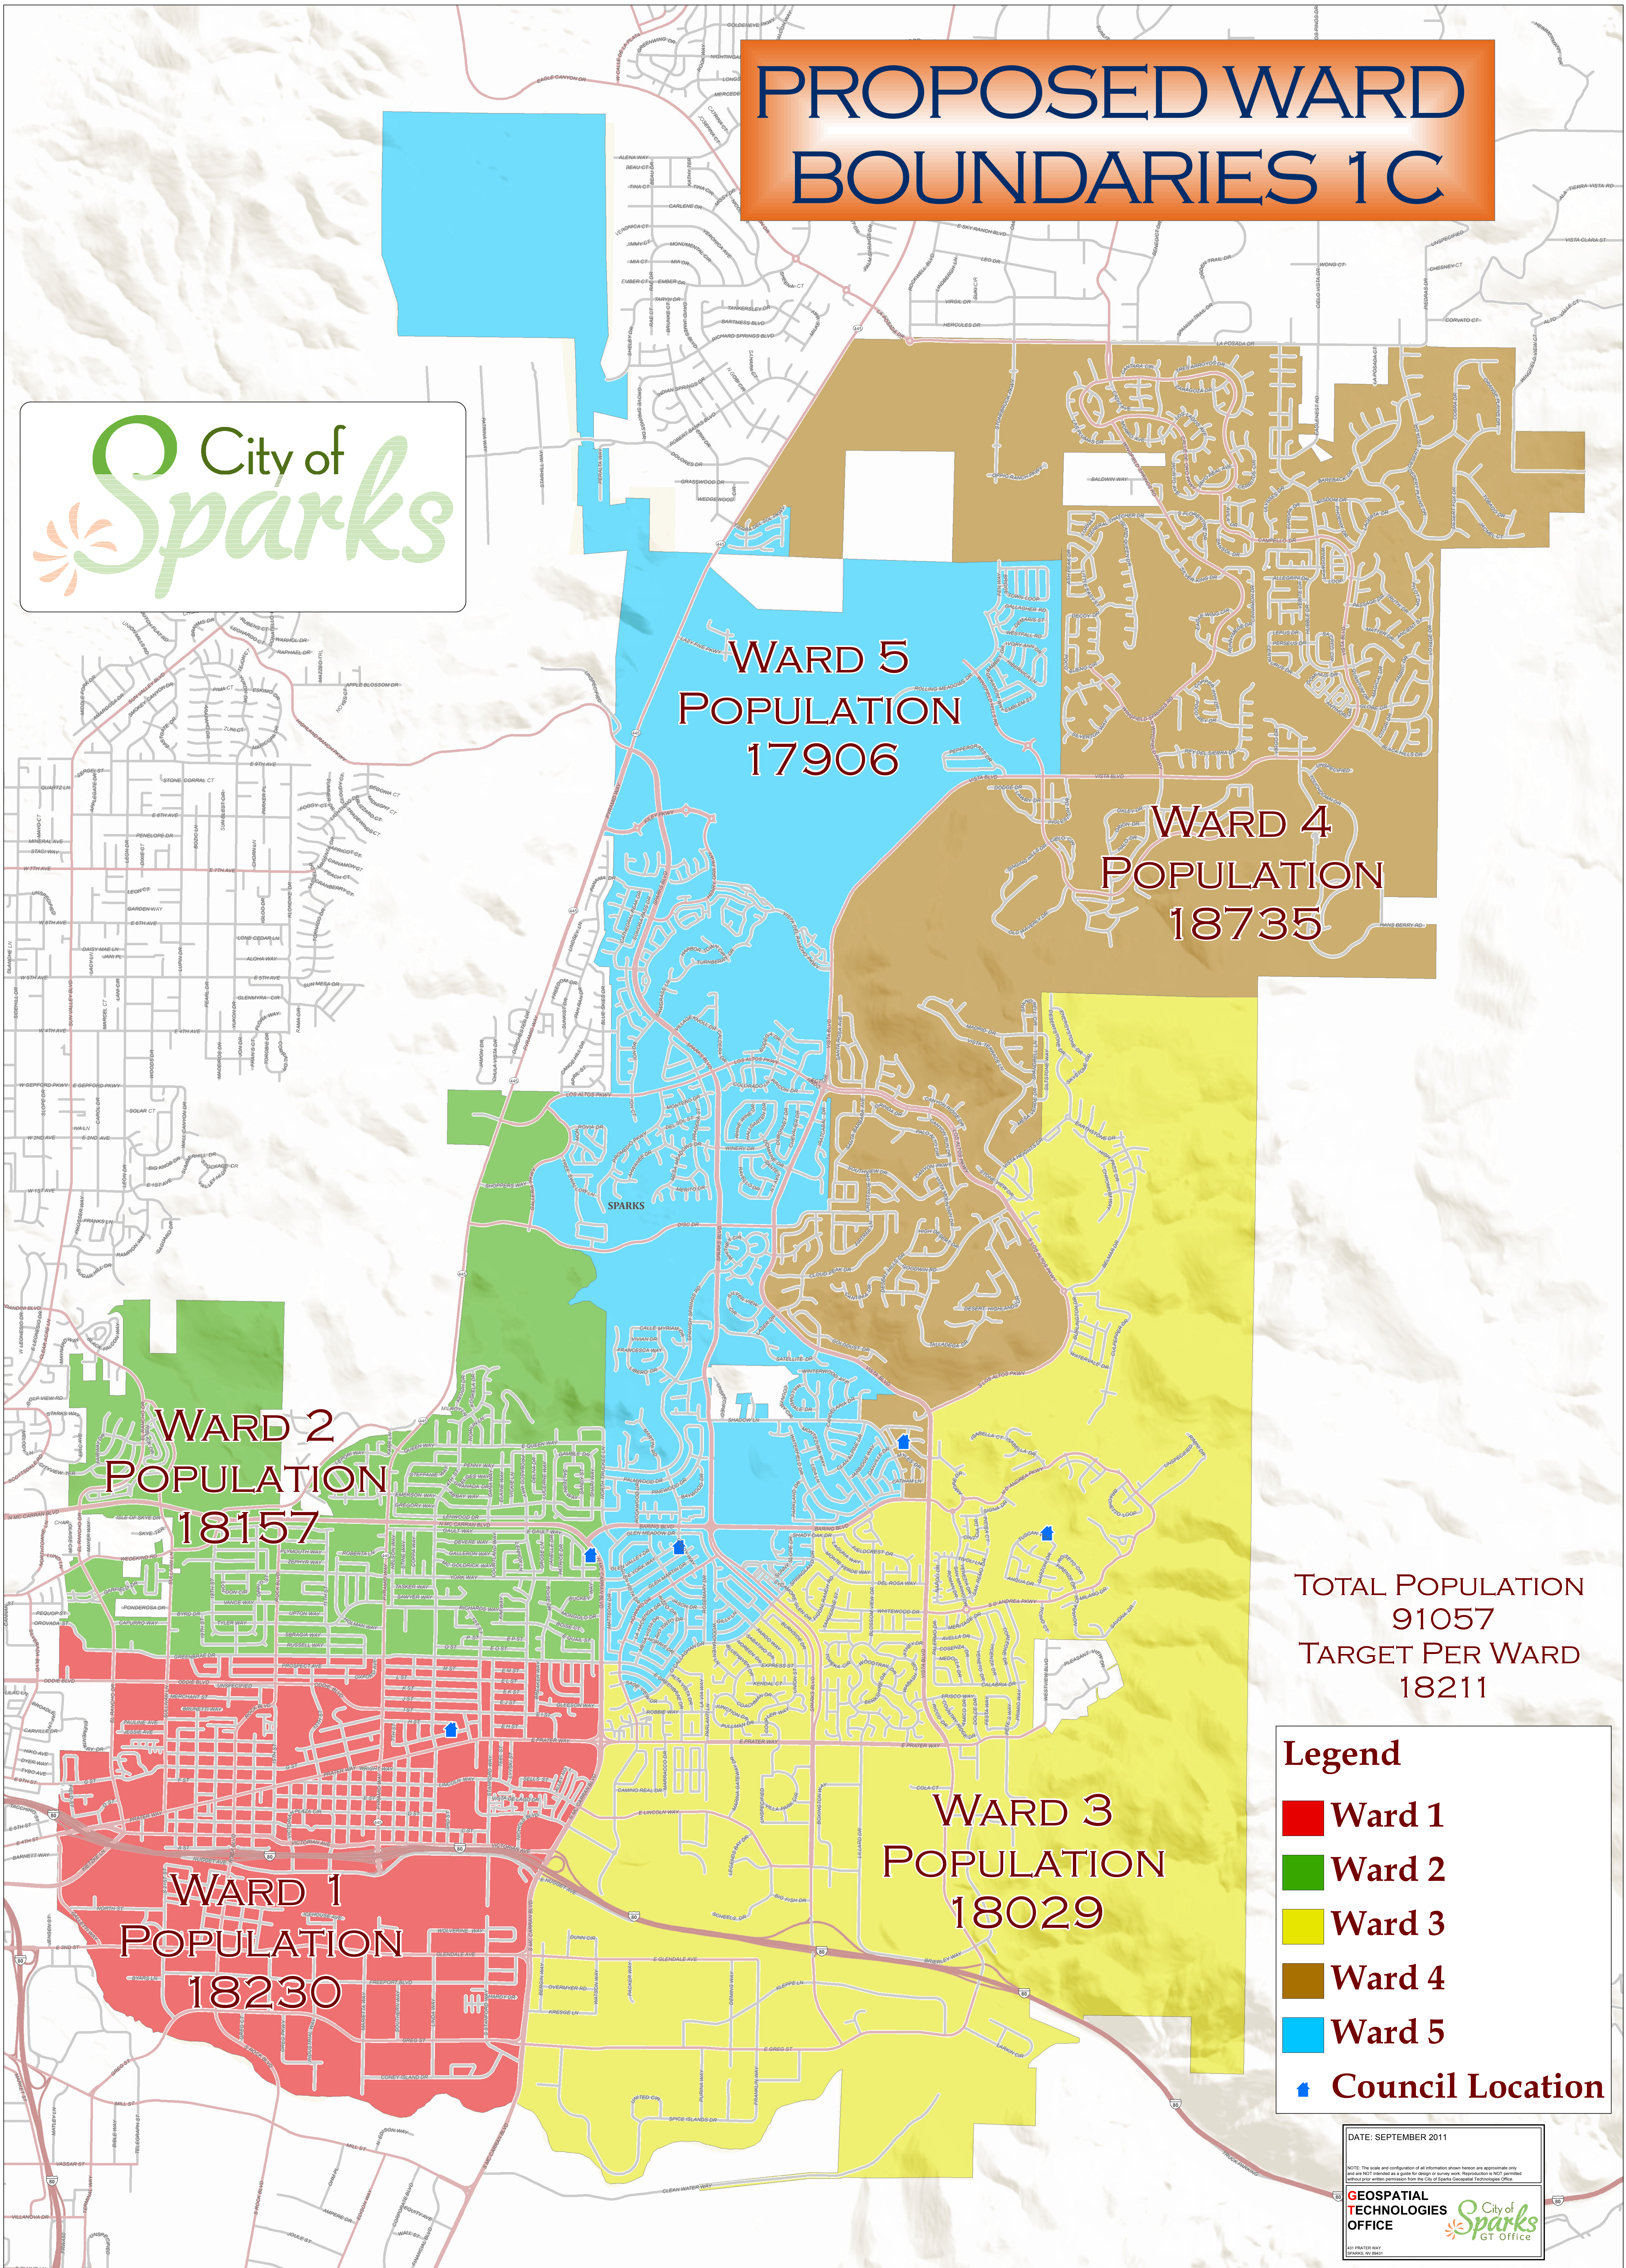

PROPOSED WARD BOUNDARIES 1C

TOTAL POPULATION
91057
TARGET PER WARD
18211

Legend

- Ward 1
- Ward 2
- Ward 3
- Ward 4
- Ward 5
- Council Location